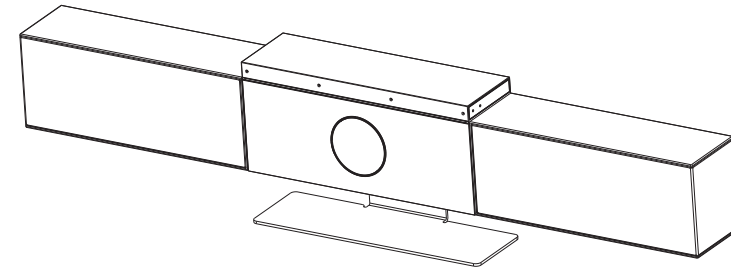

# POLY STUDIO USB

TOP VIEW

FRONT VIEW

BACK VIEW

BOTTOM VIEW

1/4" - 20 THREAD

All dimensions are mm and [inches].

© 2022 Poly. All trademarks are the property of their respective owners.

# POLY STUDIO USB WITH STAND

All dimensions are mm and [inches].

© 2022 Poly. All trademarks are the property of their respective owners.