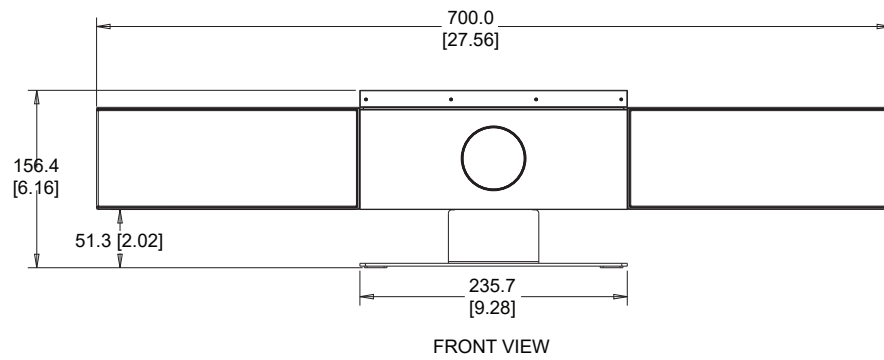

# POLY STUDIO USB

TOP VIEW

FRONT VIEW

BACK VIEW

BOTTOM VIEW

1/4" - 20 THREAD

All dimensions are mm and [inches].

© 2022 Poly. All trademarks are the property of their respective owners.

# POLY STUDIO USB WITH STAND

All dimensions are mm and [inches].

© 2022 Poly. All trademarks are the property of their respective owners.