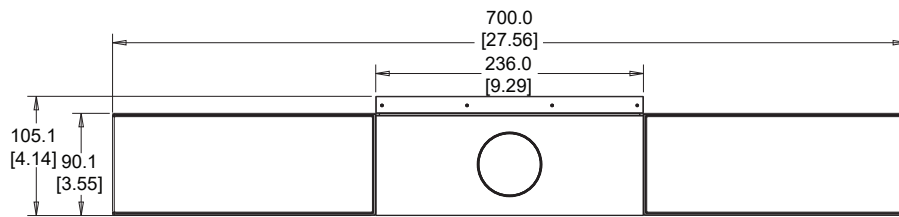

# POLY STUDIO USB

TOP VIEW

FRONT VIEW

BACK VIEW

BOTTOM VIEW

1/4" - 20 THREAD

All dimensions are mm and [inches].

© 2022 Poly. All trademarks are the property of their respective owners.

# POLY STUDIO USB WITH STAND

All dimensions are mm and [inches].

© 2022 Poly. All trademarks are the property of their respective owners.