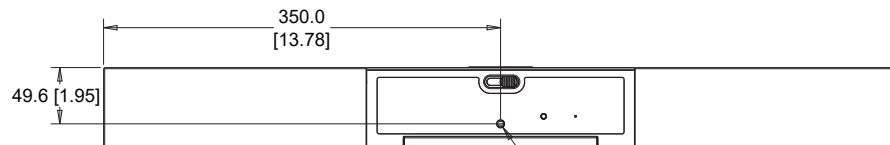

# POLY STUDIO USB

TOP VIEW

FRONT VIEW

BACK VIEW

BOTTOM VIEW

1/4" - 20 THREAD

All dimensions are mm and [inches].

© 2022 Poly. All trademarks are the property of their respective owners.

# POLY STUDIO USB WITH STAND

All dimensions are mm and [inches].

© 2022 Poly. All trademarks are the property of their respective owners.