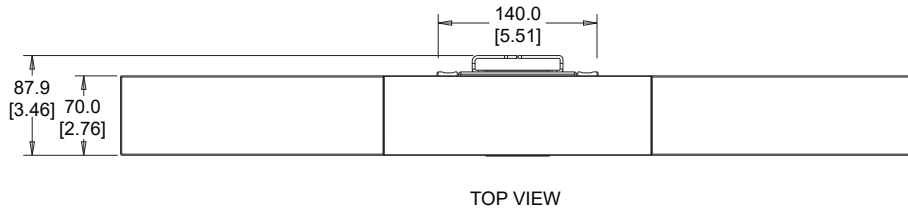

# POLY STUDIO USB

TOP VIEW

FRONT VIEW

BACK VIEW

BOTTOM VIEW

1/4" - 20 THREAD

All dimensions are mm and [inches].

© 2022 Poly. All trademarks are the property of their respective owners.

# POLY STUDIO USB WITH STAND

All dimensions are mm and [inches].

© 2022 Poly. All trademarks are the property of their respective owners.