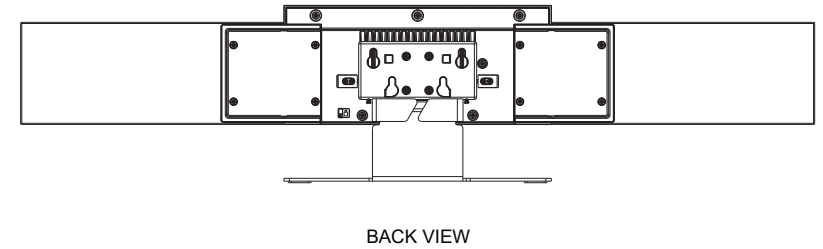

# POLY STUDIO USB

TOP VIEW

FRONT VIEW

BACK VIEW

BOTTOM VIEW

1/4" - 20 THREAD

All dimensions are mm and [inches].

© 2022 Poly. All trademarks are the property of their respective owners.

# POLY STUDIO USB WITH STAND

All dimensions are mm and [inches].

© 2022 Poly. All trademarks are the property of their respective owners.