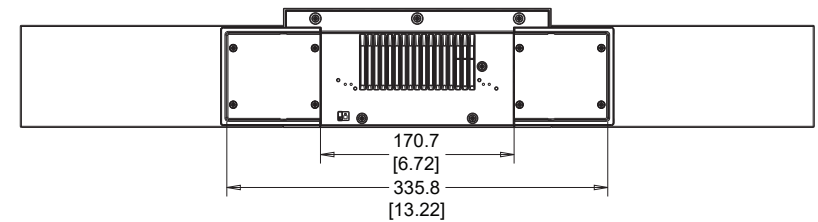

# POLY STUDIO USB

TOP VIEW

FRONT VIEW

BACK VIEW

BOTTOM VIEW

1/4" - 20 THREAD

All dimensions are mm and [inches].

© 2022 Poly. All trademarks are the property of their respective owners.

# POLY STUDIO USB WITH STAND

All dimensions are mm and [inches].

© 2022 Poly. All trademarks are the property of their respective owners.