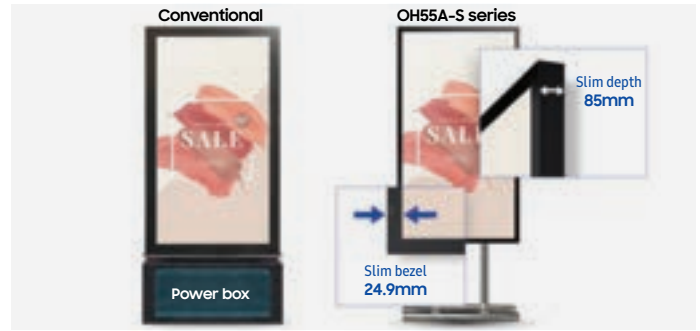

Powerful performance with slim design

A slim, all-in-one composition enables easy installation, while long-term performance is ensured through IP56 protection, anti-reflection technology, damage defense and an efficient cooling system. Plus, an integrated power box condenses operational components and supports an ultra slim frame.

* "Conventional" refers to Samsung's OHD series.

* IP56 (Ingress Protection Rating): Degrees of protection provided by enclosures (IEC 60529)

* The IK European strength test rating uses a 0-10 scale (where 10 indicates the highest possible protection) to measure the degree of resistance against external impact.

* Design including depth and bezel size may vary by model.