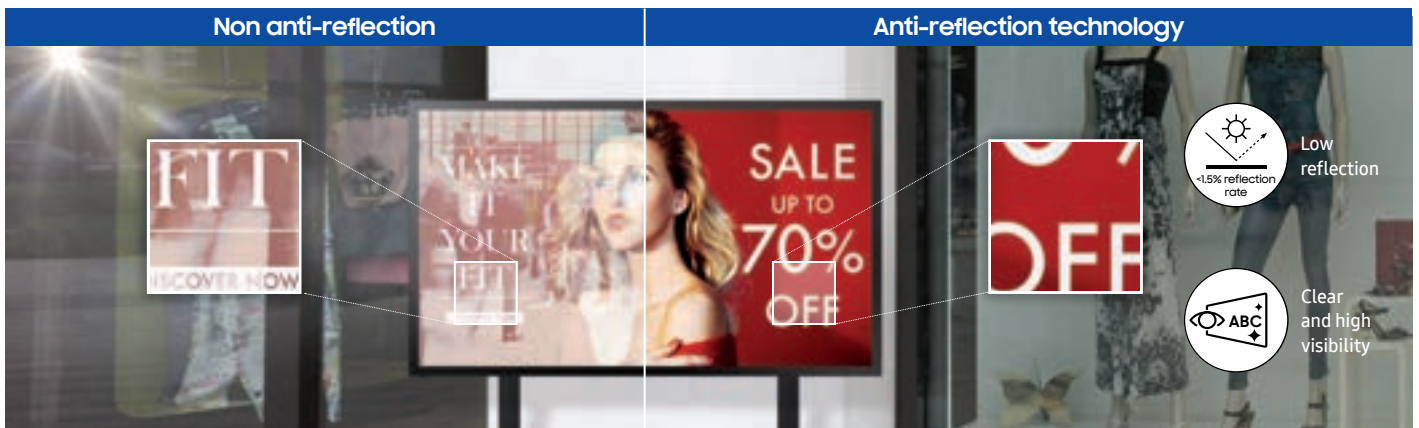

* The max brightness of each color is based on internal measurements conducted by Samsung.

* The max brightness of each color may vary by model.

Enhanced visibility with anti-reflection technology

Samsung OH55A-S is enhanced by Magic Protection Glass, which utilizes advanced anti-reflection technology. This innovative solution ensures much better visibility when watching in broad daylight, with a total reflections rate of lower than 1.5%, ensuring clearer images and text for every viewer.