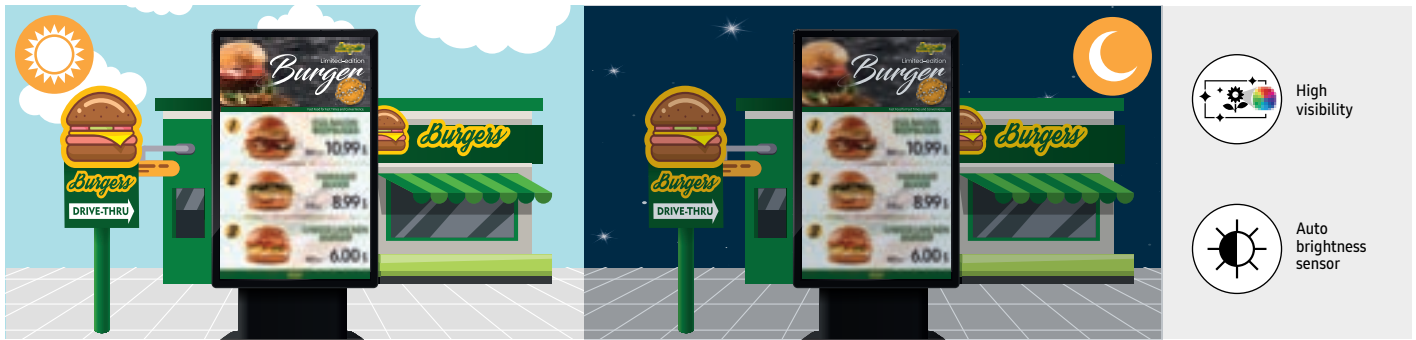

Outdoor Signage

OHB-S, OHA-S, OHA series

Deliver bright and brilliant messages, built for the outdoors

Vivid and versatile display demand on the rise

The role of displays has expanded across industries, with digital boards now trending as an alternative to static images, particularly in outdoor environments such as drive thrus, gas and EV charging stations, and even signposts. Content in these environments must be visible even under bright light, while also remaining stable and durable against a variety of tough conditions for optimized business performance. The right digital signage not only provides a higher level of customer experience, but also maximizes operational efficiency through flexible signage management for an optimized solution.

Outdoor optimization for your business with Samsung outdoor signage

High visibility for clear, more concise communication

Businesses can deliver active product promotions with clear visibility in any bright external lighting conditions*, regardless of whether it's day or night. This enables customers to make the best possible choices, ensuring a satisfactory experience to create future sales opportunities.