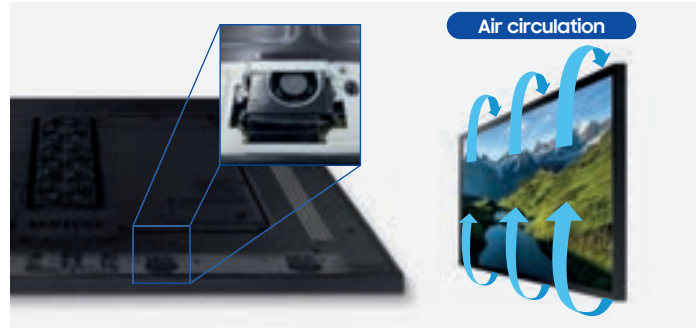

Prevent humidity for optimal performance with newly added fans Newly upgrade

With four newly added, hidden fans in the downside of the display, the OH55A-S reduces concerns around external humidity issues such as condensation. The effective air propelling capabilities of the display by the fans enable seamless operation.

* Newly added fans are only available for OH55A-S and OH46B.