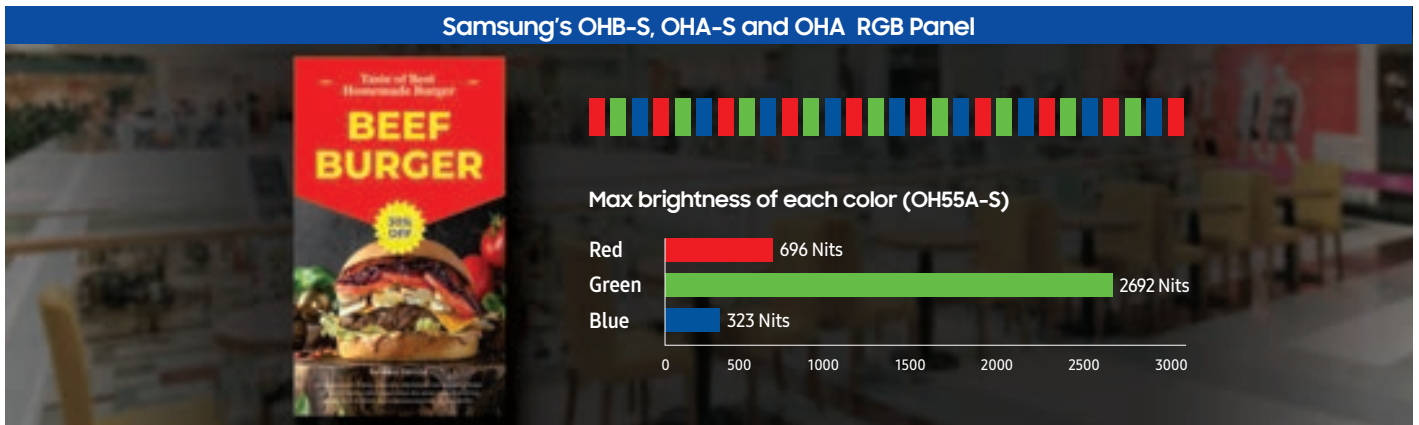

Bright and vivid colors for accurate communication and delivery

The OHB-S, OHA-S and OHA series deliver advanced color accuracy and brightness, creating vivid content through enhanced color reproduction of all red, green and blue shades. With crisp content being what customers now expect, the Samsung outdoor signage's uncompromised picture quality will be sure to capture customer attention.

* The max brightness of each color is based on internal measurements conducted by Samsung.

* The max brightness of each color may vary by model.