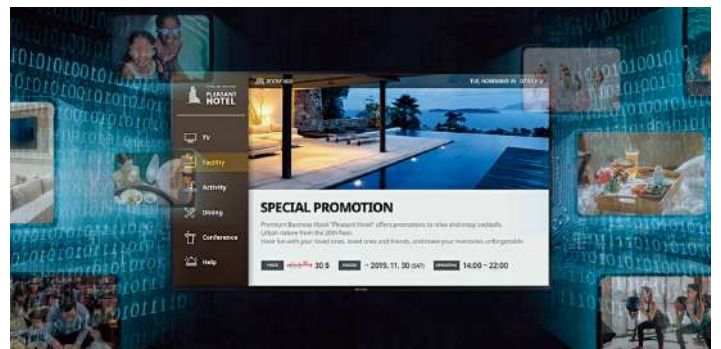

Data-driven promotional planning

Samsung LYNK Cloud enables optimized promotional content delivery based on integrated guest data available through the hotel PMS, helping managers to uncover business insights.