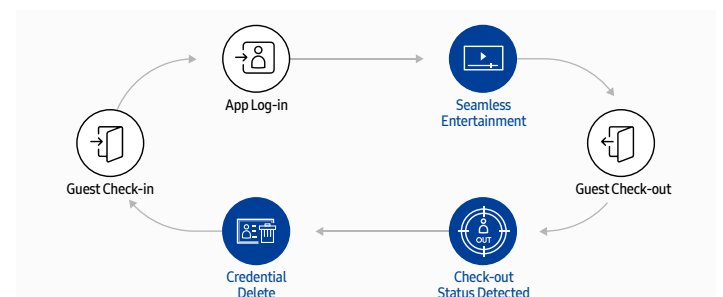

## An instantly familiar UI for faster navigation

Upon turning on their room TV, guests are treated to a recognizable UI filled with the most popular entertainment applications such as Netflix and YouTube. Guests can sign-in to dive back into the latest show they're bingeing or find new suggestions through their apps.